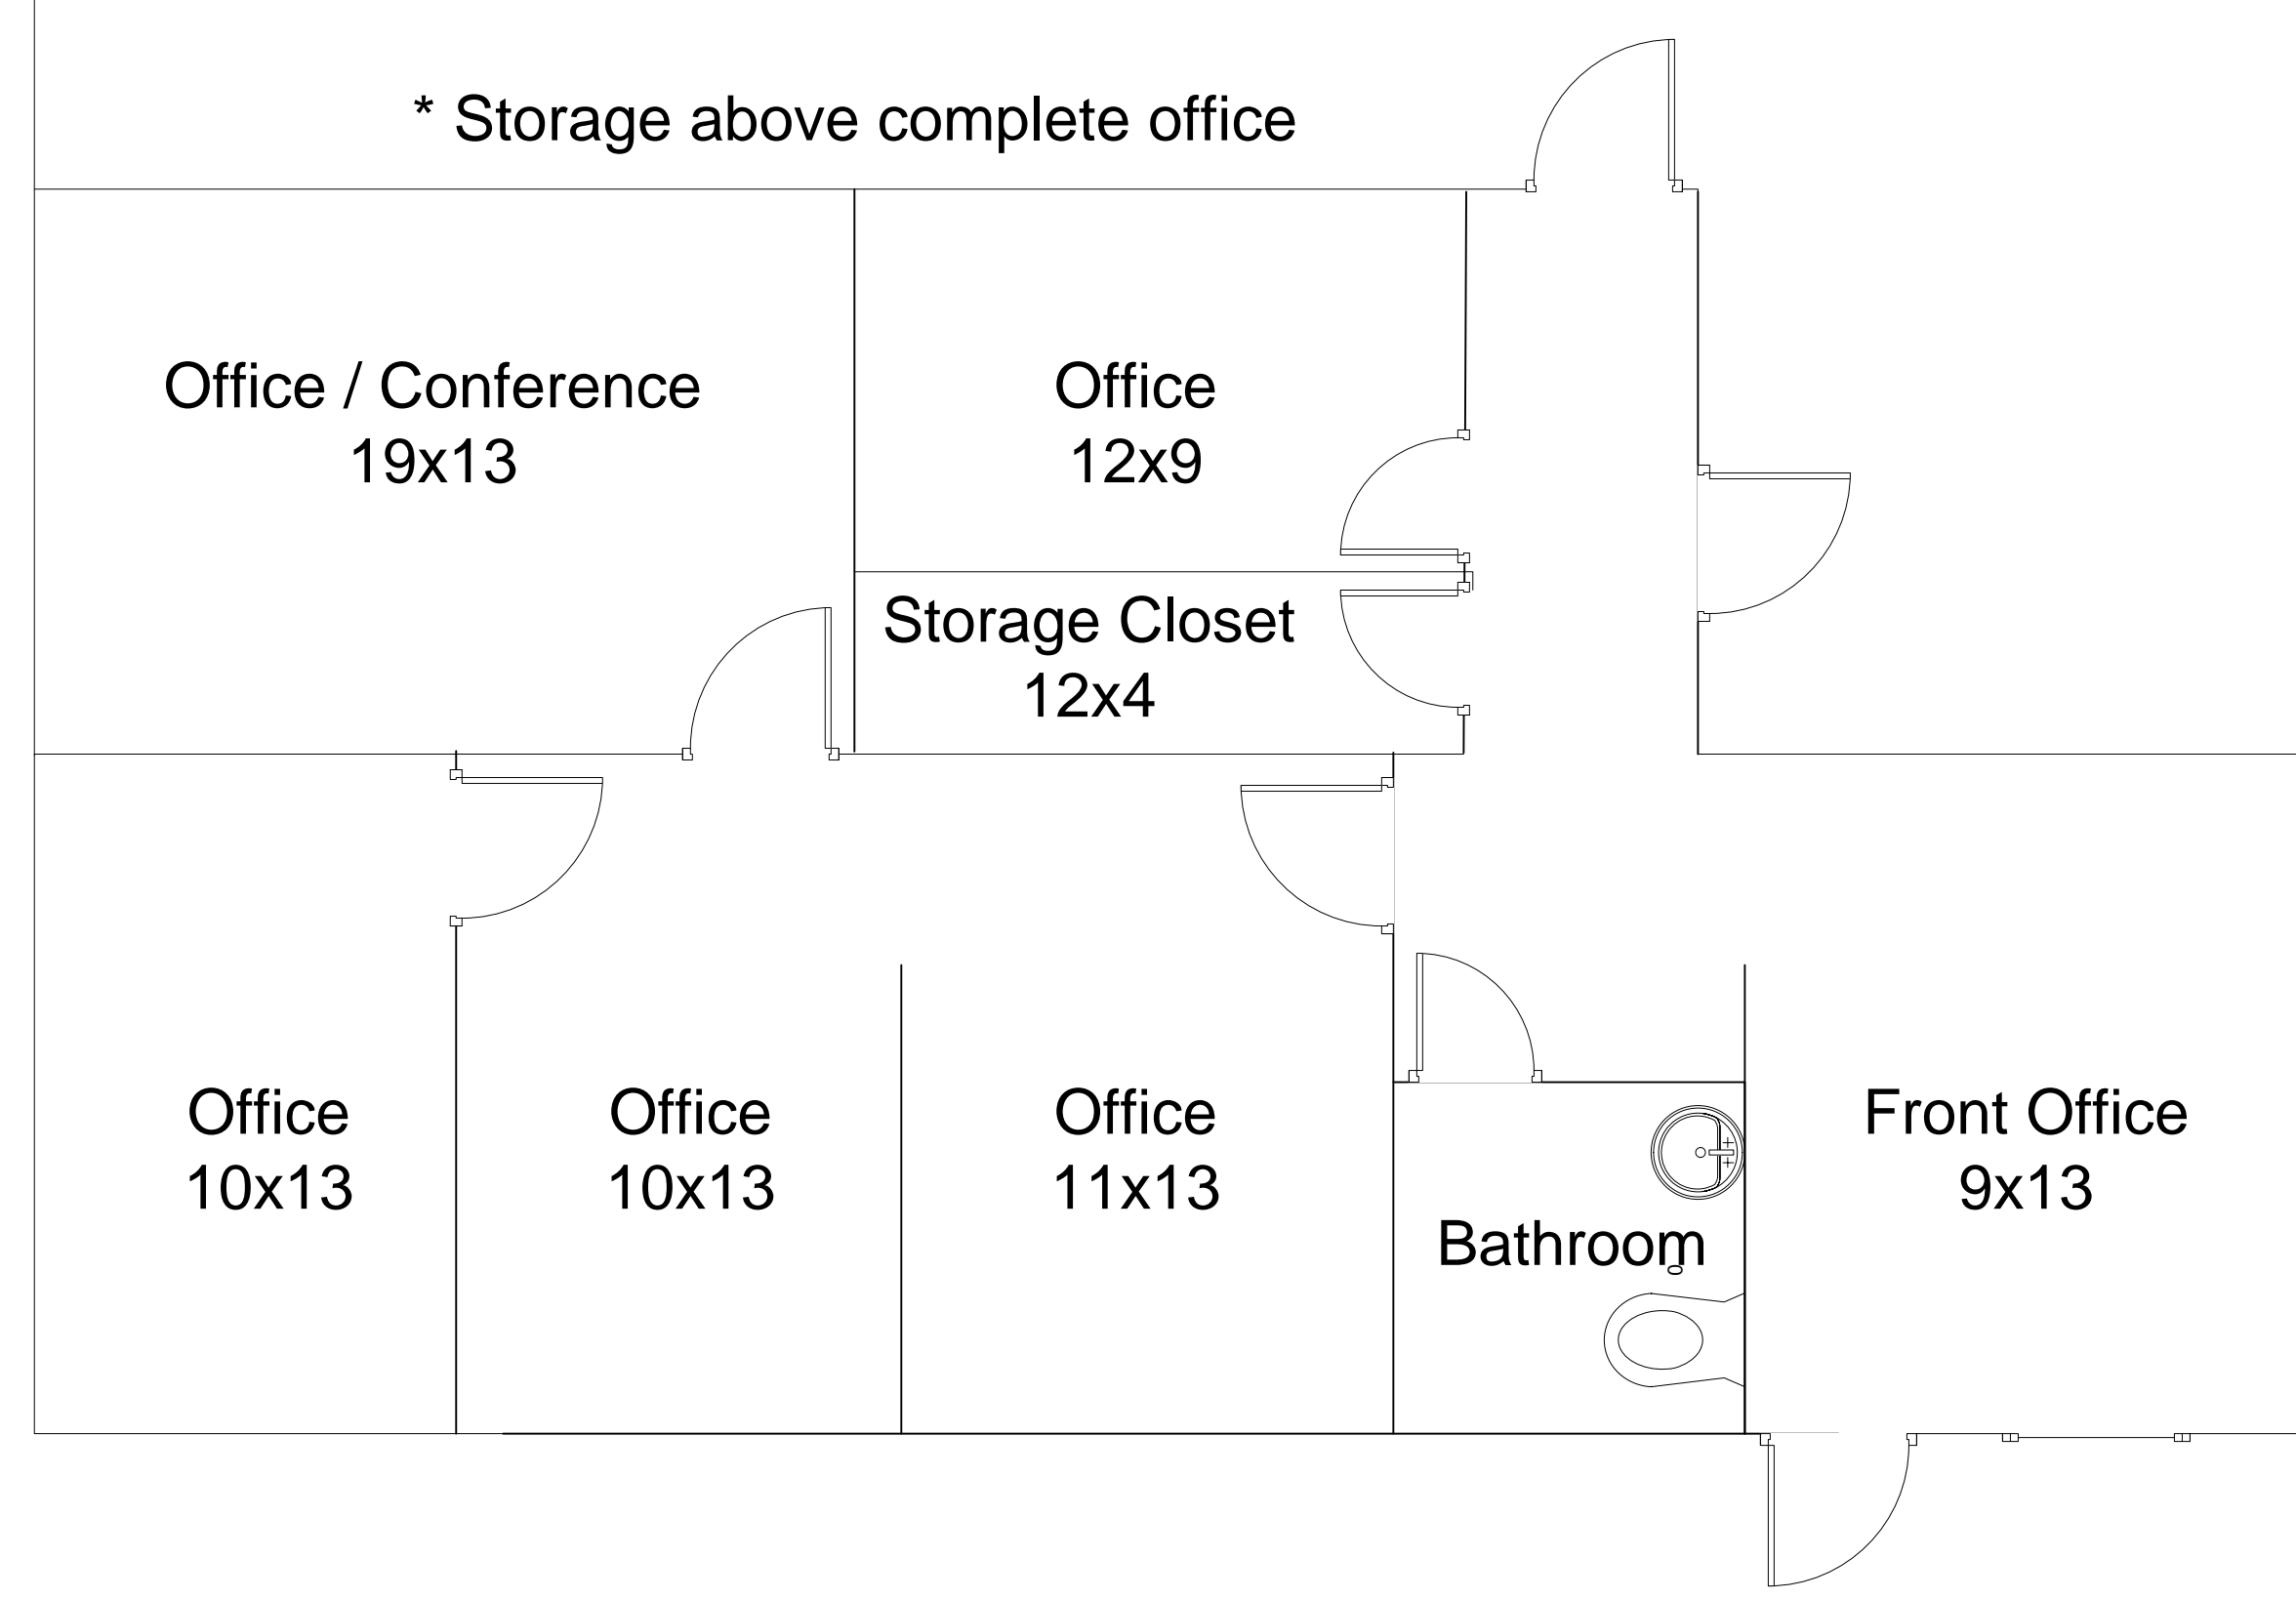

7500 Sq. Ft. Unit  
15370 B

Loading Dock  
Area

Bay Door

**7500 Sq. Ft. Unit**  
6540 Sq Ft Warehouse  
960 Sq Ft Office

\* Storage above complete office

Office / Conference  
19x13

Office  
12x9

Storage Closet  
12x4

Office  
10x13

Office  
10x13

Office  
11x13

Bathroom

Front Office  
9x13