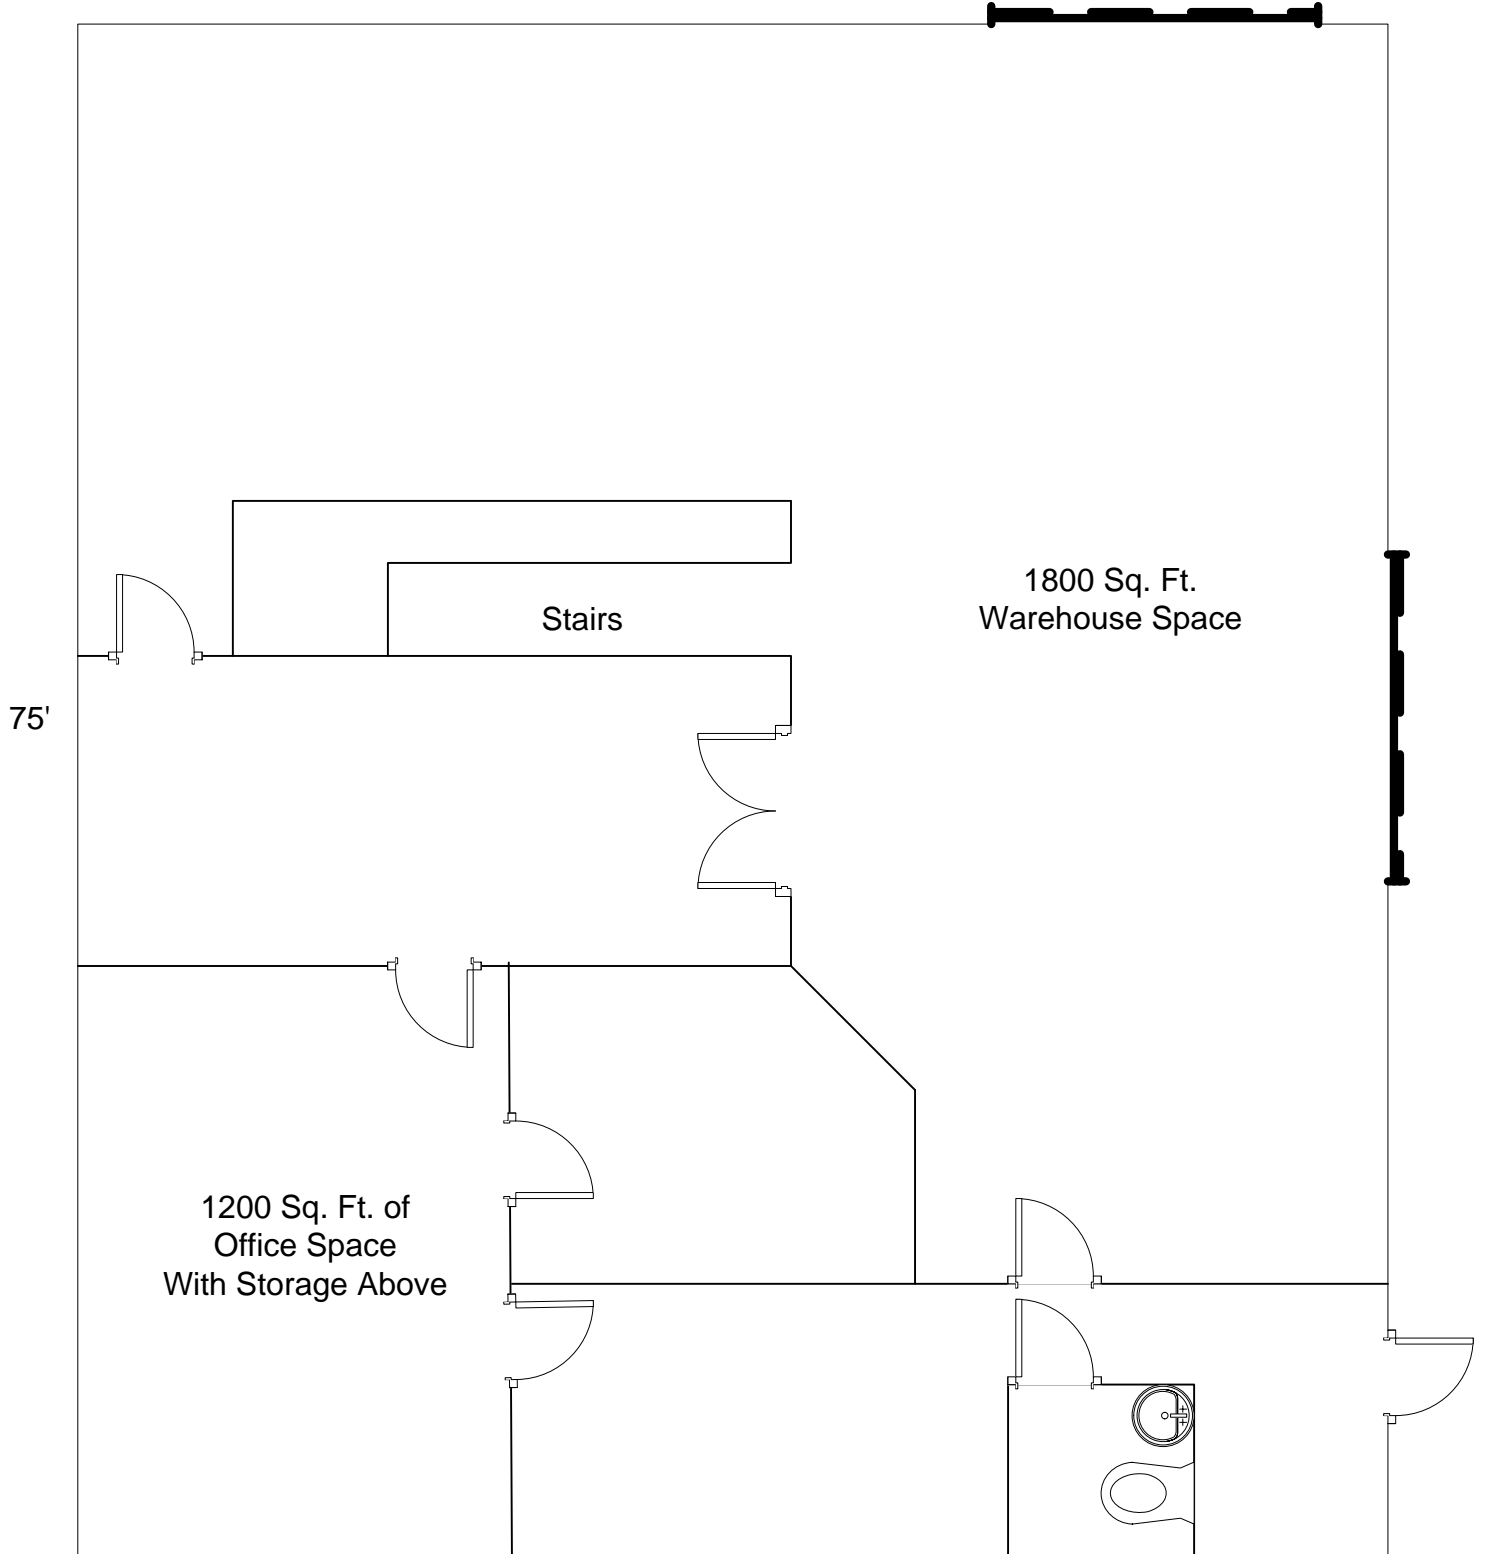

3000 Sq. Ft. Unit
15370 C

75'

1200 Sq. Ft. of
Office Space
With Storage Above

Stairs

1800 Sq. Ft.
Warehouse Space

40'